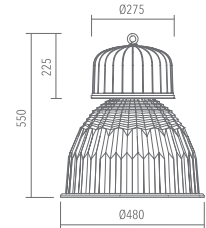

Habana IP65

LC4 00743 2

Rotosymmetric
 Ø 480mm IP65

Technical description

Body made in die cast aluminium with UNI 5076 alloy. Optional tempered glass, sodic/calcic type, 5mm thick, heat-proof and crash-proof. Reflector in pure aluminium, thickness 12/10, turned anodized and polished.

Installation

Industrial indoor

Size (mm)

480 x 480 x 550

Colour

Grey 2

Code	Source	Power	Current	Connection	Lamp
LC4 00743 2	Metal halide vapour	400 W	3,25 A	E 40	ME HPI PLUS BU

Accessories

Griglia di protezione
Wire guard

Codice / code	Codice / code
L90 00000 0 Ø 390	L90 00300 0 Ø 500
L90 00100 0 Ø 450	L90 00400 0 Ø 580
L90 00200 0 Ø 480	L90 00500 0 Ø 680

E27 HEG max 250 W con commutatore*
E27 HEG max 250W with converter