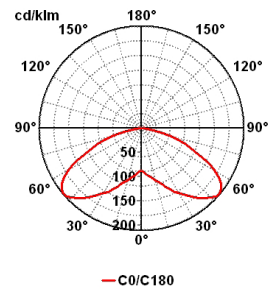

Habana IP65

LC4 00743 2

Rotosymmetric
 Ø 480mm IP65

Technical description

Body made in die cast aluminium with UNI 5076 alloy. Optional tempered glass, sodic/calcic type, 5mm thick, heat-proof and crash-proof. Reflector in pure aluminium, thickness 12/10, turned anodized and polished.

Installation

Industrial indoor

Size (mm)

480 x 480 x 550

Colour

Grey 2

Code	Source	Power	Current	Connection	Lamp
LC4 00743 2	Metal halide vapour	400 W	3,25 A	E 40	ME HPI PLUS BU

Accessories

Griglia di protezione
Wire guard

Codice / code	Codice / code
L90 00000 0 Ø 390	L90 00300 0 Ø 500
L90 00100 0 Ø 450	L90 00400 0 Ø 580
L90 00200 0 Ø 480	L90 00500 0 Ø 680

E27 HEG max 250 W con commutatore*
E27 HEG max 250W with converter